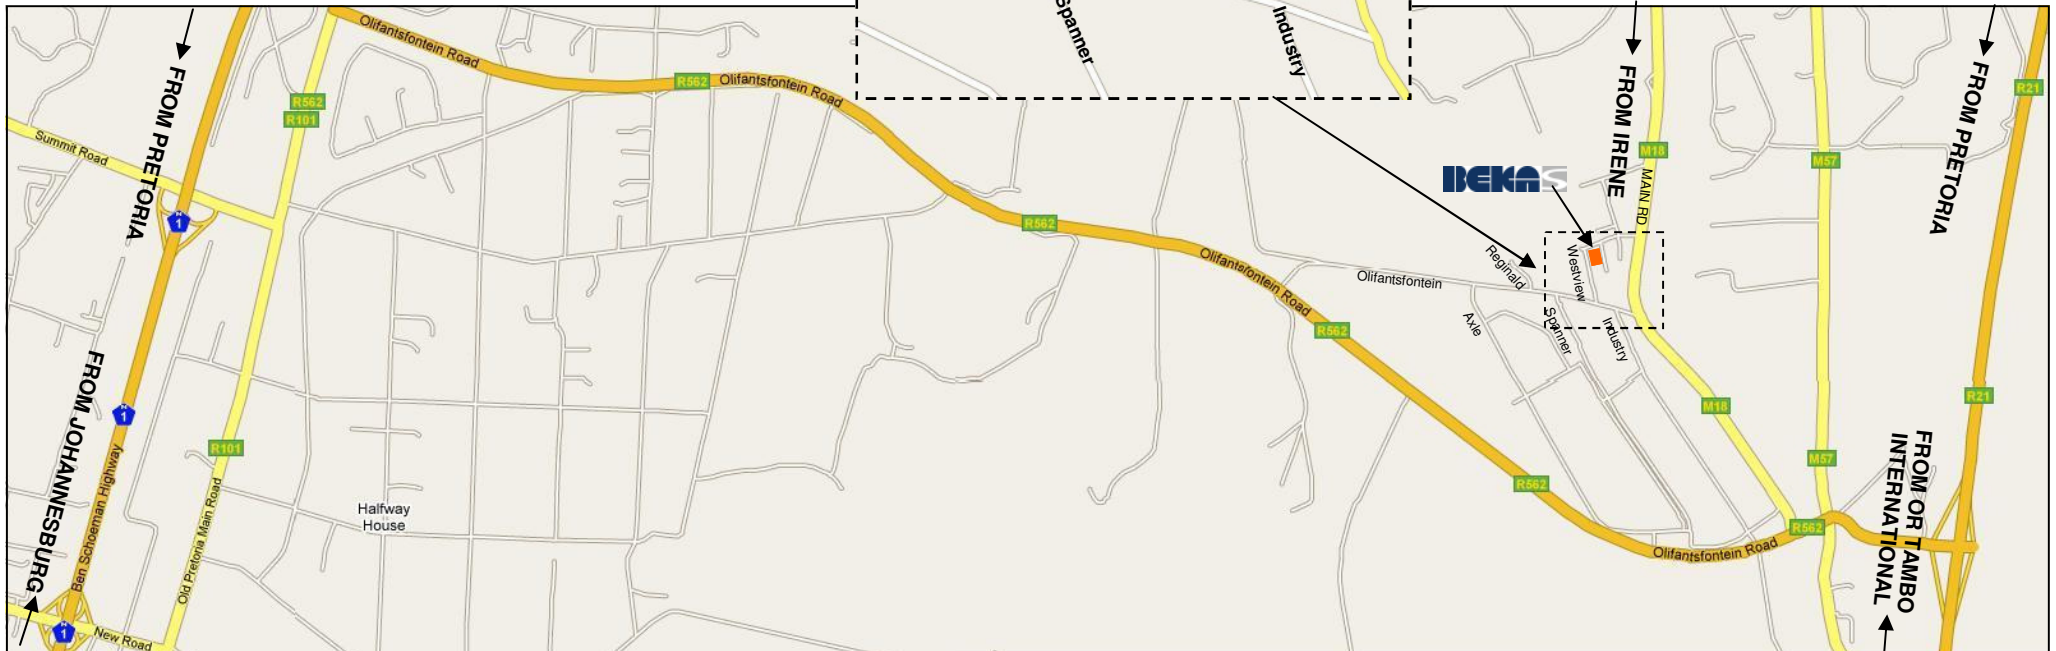

### **FROM JOHANNESBURG:**

Take the N1 North towards Pretoria.  
Exit at the Olifantsfontein turnoff.  
Turn right at the end of the off-ramp.  
Left at robots into Old Pretoria Road.  
Right at 2<sup>nd</sup> set of robots (signposted to Olifantsfontein).  
Drive for 7 km (through one robot and one 3 way stop).  
Left at second 3-way stop, signposted Clayville (old watchtower on corner).  
Just pass 1 set of robots, turn left into West View Road.

### **FROM PRETORIA**

Follow Botha avenue, into Irene.  
Cross 4-way stop at Nelmapius and drive to Olifantsfontein.  
Cross one 4-way stop.  
Turn right at 1st street after robot, Park Street.  
Road turns to left into West View Road.

### **FROM KEMPTON PARK**

Take R21 toward Pretoria.  
Exit at the Olifantsfontein turnoff.  
Turn left at the end of the off-ramp.  
Turn right at robot after railway into Main Road.  
At first Robot, turn left into Olifantsfontein Road.  
Cross 1 robot.  
Turn right into West View Road.