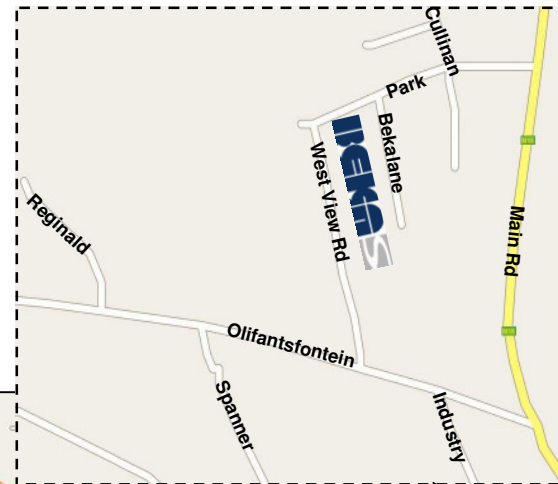

13 Westview Road - OLIFANTSFONTEIN

TEL: (011) 238-0000

FAX: (011) 238-0180

E-MAIL: [info@beka.co.za](mailto:info@beka.co.za)

WEB: <http://www.beka.co.za>

GPS Co-ordinates: S 25°57.511'  
E028°13.739'

### **FROM JOHANNESBURG:**

Take the N1 North towards Pretoria.  
Exit at the Olifantsfontein turnoff.  
Turn right at the end of the off-ramp.  
Left at robots into Old Pretoria Road.  
Right at 2<sup>nd</sup> set of robots (signposted to Olifantsfontein).  
Drive for 7 km (through one robot and one 3 way stop).  
Left at second 3-way stop, signposted Clayville (old watchtower on corner).  
Just pass 1 set of robots, turn left into West View Road.

### **FROM PRETORIA**

Follow Botha avenue, into Irene.  
Cross 4-way stop at Nelmapius and drive to Olifantsfontein.  
Cross one 4-way stop.  
Turn right at 1st street after robot, Park Street.  
Road turns to left into West View Road.

### **FROM KEMPTON PARK**

Take R21 toward Pretoria.  
Exit at the Olifantsfontein turnoff.  
Turn left at the end of the off-ramp.  
Turn right at robot after railway into Main Road.  
At first Robot, turn left into Olifantsfontein Road.  
Cross 1 robot.  
Turn right into West View Road.